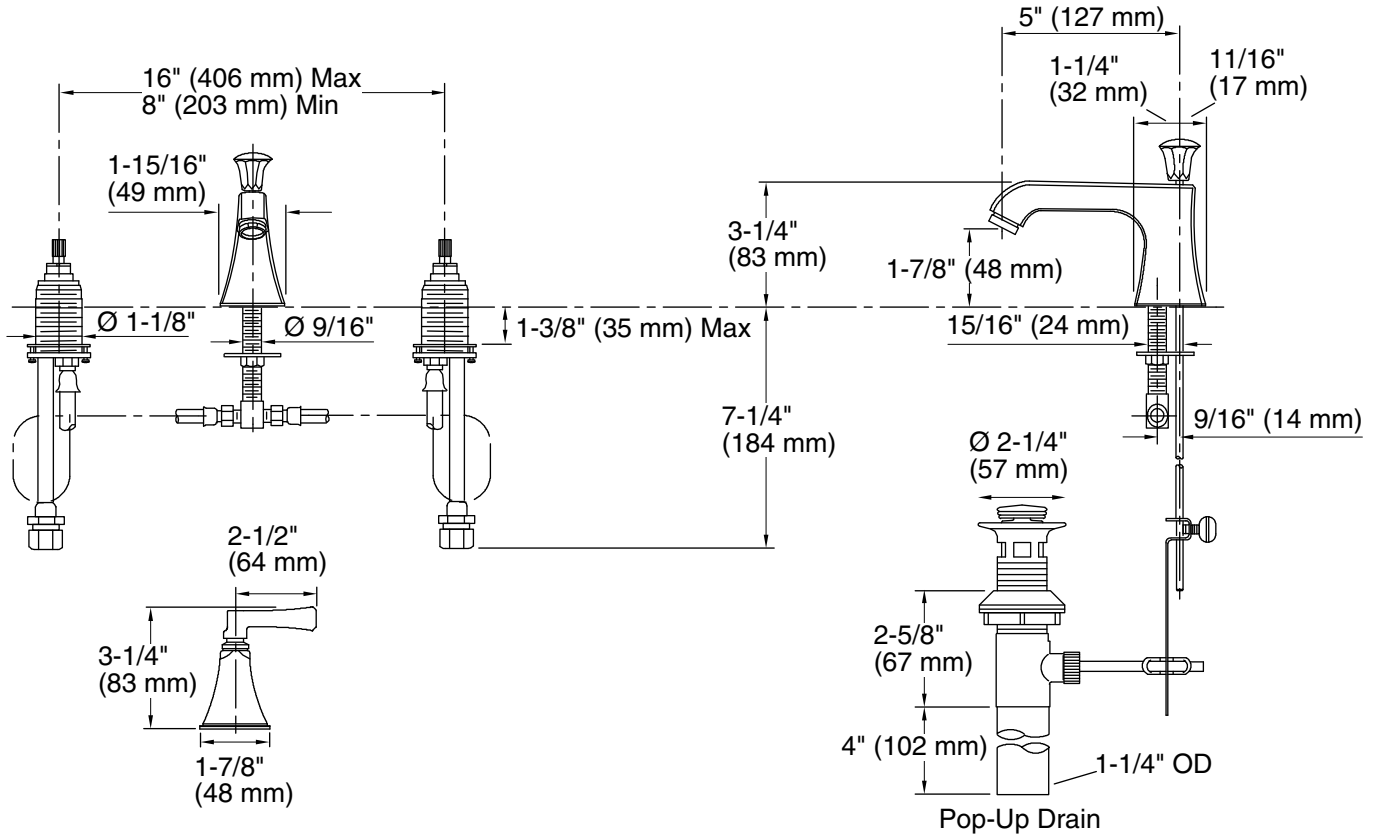

### Features

- Two deco lever handles allow for both volume and temperature control.
- Includes pop-up drain with 1-1/4" tailpiece.
- 1.2 gal/min (4.5 l/min) maximum flow rate [max at 60 psi (4.14 bar)].
- 5" (127 mm) spout reach.
- KOHLER ceramic disc valves exceed industry longevity standards for a lifetime of durable performance.
- Handles pre-assembled on KOHLER Ultraglide™ Ceramic Disc Valves to simplify installation.
- Coordinates with Memoirs Stately faucets, accessories, and showering components to complete your bathroom.

### Technical Information

All product dimensions are nominal.

#### Faucet:

Flow rate: 1.2 gal/min (4.5 l/min)

Pressure: 60 psi (4.1 bar)

Drain included: Yes

Drain tailpiece included: Yes

#### Spout:

Spout reach: 5" (127 mm)